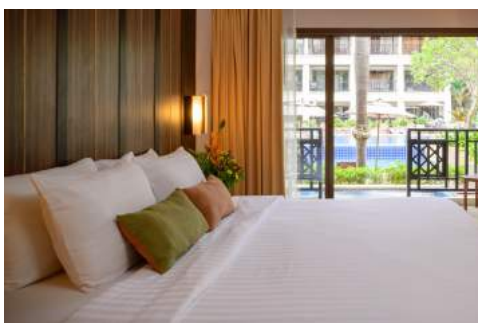

Get the best of both worlds at Deevana Patong Resort & Spa with 235 rooms. Located at the center of all the actions in Phuket's most popular destination – Patong, the resort is just minutes away from the famous Bangla Road's nightlife, Jungceylon shopping and entertainment center and of course the wonderful golden sand of the glorious Patong Beach. Yet when entering the grand lobby of Deevana, the feeling of calm and tranquility waits as the elegant Thai resort

**SUPERIOR ROOM | GARDEN WING**

The 27-sqm Superior Garden Room comes with a choice of twin beds or a 6 ft king - sized bed. The classic dark wood furniture contrasts well with the fresh clean look of the room that has a touch of Thai décor with classic decorations and soft furnishings. The en-suite bathroom is complete with a shower and closet.

**DELUXE ROOM | DELUXE WING**

Suitable for couples or friends sharing, the 36-sqm Deluxe Room is decorated with contemporary Asian influence and has a choice of double or twin beds. The room also provides a coffee table, flat screen TV with international channels and an en-suite bathroom with a large sliding window. The private balcony offers great views over the lovely swimming pool.

**DELUXE WITH JACUZZI ROOM | DELUXE WING**

The Deluxe with Jacuzzi are 44-sqm included a delightful private Jacuzzi on the balcony. The room features twin or king-sized beds, refrigerator, tea/coffee making facilities, bathroom with shower, coffee table and flat screen TV. Guests can also enjoy the pool view from the Jacuzzi and balcony.