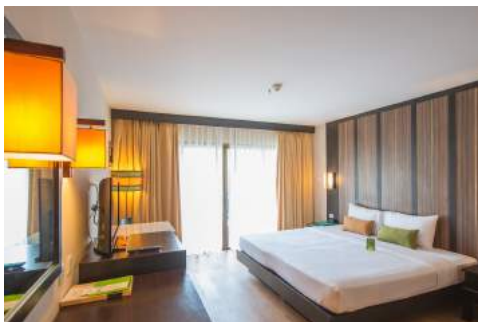

Get the best of both worlds at Deevana Patong Resort & Spa with 235 rooms. Located at the center of all the actions in Phuket's most popular destination – Patong, the resort is just minutes away from the famous Bangla Road's nightlife, Jungceylon shopping and entertainment center and of course the wonderful golden sand of the glorious Patong Beach. Yet when entering the grand lobby of Deevana, the feeling of calm and tranquility waits as the elegant Thai resort

**SUPERIOR ROOM | GARDEN WING**

The 27-sqm Superior Garden Room comes with a choice of twin beds or a 6 ft king - sized bed. The classic dark wood furniture contrasts well with the fresh clean look of the room that has a touch of Thai décor with classic decorations and soft furnishings. The en-suite bathroom is complete with a shower and closet.

**DELUXE ROOM | DELUXE WING**

Suitable for couples or friends sharing, the 36-sqm Deluxe Room is decorated with contemporary Asian influence and has a choice of double or twin beds. The room also provides a coffee table, flat screen TV with international channels and an en-suite bathroom with a large sliding window. The private balcony offers great views over the lovely swimming pool.

**DELUXE WITH JACUZZI ROOM | DELUXE WING**

The Deluxe with Jacuzzi are 44-sqm included a delightful private Jacuzzi on the balcony. The room features twin or king-sized beds, refrigerator, tea/coffee making facilities, bathroom with shower, coffee table and flat screen TV. Guests can also enjoy the pool view from the Jacuzzi and balcony.