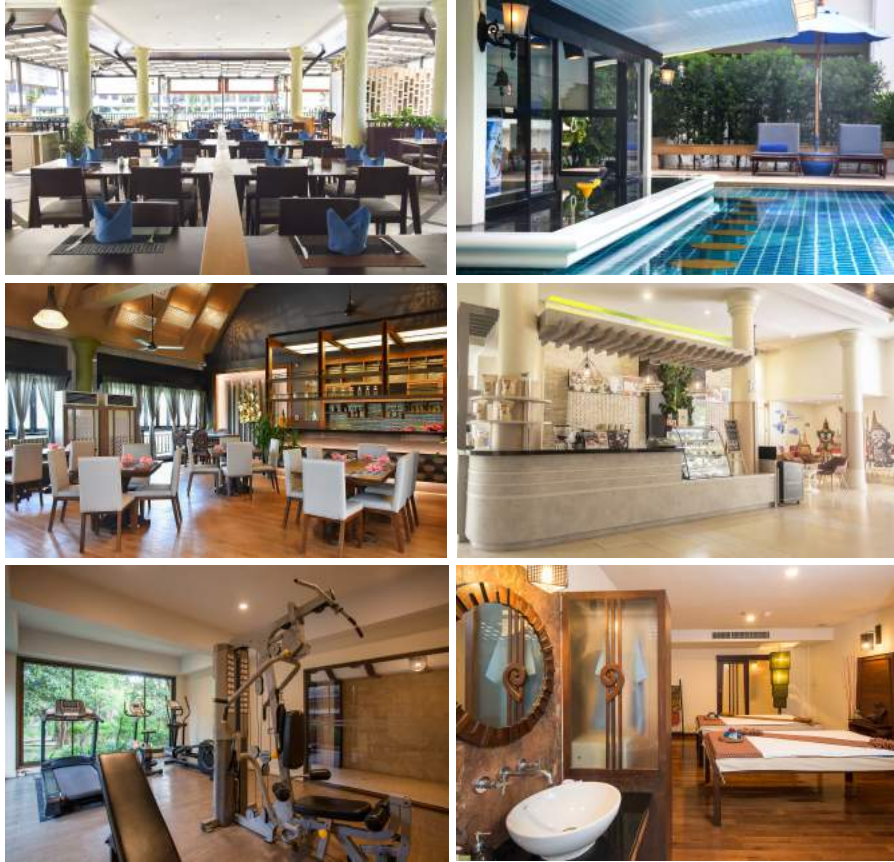

REWARD YOUR JOURNEY

Set within lush tropical gardens with verdant mountain backdrop, Deevana Patong Resort & Spa in an oasis of calm offering a truly relaxing holiday experience. Yet just minutes from the contemporary Thai Style resort, guests will find the gorgeous Patong Beach, trilling nightlife and international shopping malls.

There are 235 freshly renovated guest rooms and suites with a private balcony and the option of private Jacuzzi. The whole family will enjoy the resort amenities with whole of two swimming pools, two kids pools, Oriental Spa, fitness room and steam room, conference facilities and several dining options.

HOTEL FACILITIES & SERVICES

- 2 Outdoor Swimming Pools
- 2 Outdoor Kid's Pools
- 2 Restaurants
- 1 Bar
- 2 Pool Bars
- Room Service
- Tour Desk
- Coffee & Internet Corner
- Spa & Steam
- Fitness Room
- Changing Room
- Thai Massage
- Laundry Service
- Doctor on call
- Shuttle Service
- Car Parking
- Sport Activities

REWARD YOUR JOURNEY

HOTEL OUTLETS:

- **DALAH CUISINE**
Daily American buffet breakfast
Service time 06:00 – 11:00 hrs. daily
All day dinning 12:00-23:00 hrs.
Capacity 140 seats
- **POOL SIDE BARS** (Garden Pool & Deluxe Pool)
Drinks & Inter-food
Service time 11:00 -18:00 hrs. daily
- **BALCONY THAI CUISINE**
Drinks & Thai-food
Service time 12:00 - 22:00 hrs. daily
Capacity 30 seats
- **COFFEE & INTERNET CORNER**
Service time 08:30 - 19:00 hrs. daily
- **ORIENTALA SPA**
Service time 10:00 - 22:00 daily
- **FITNESS ROOM**
Service time 07:00 - 21:00 daily