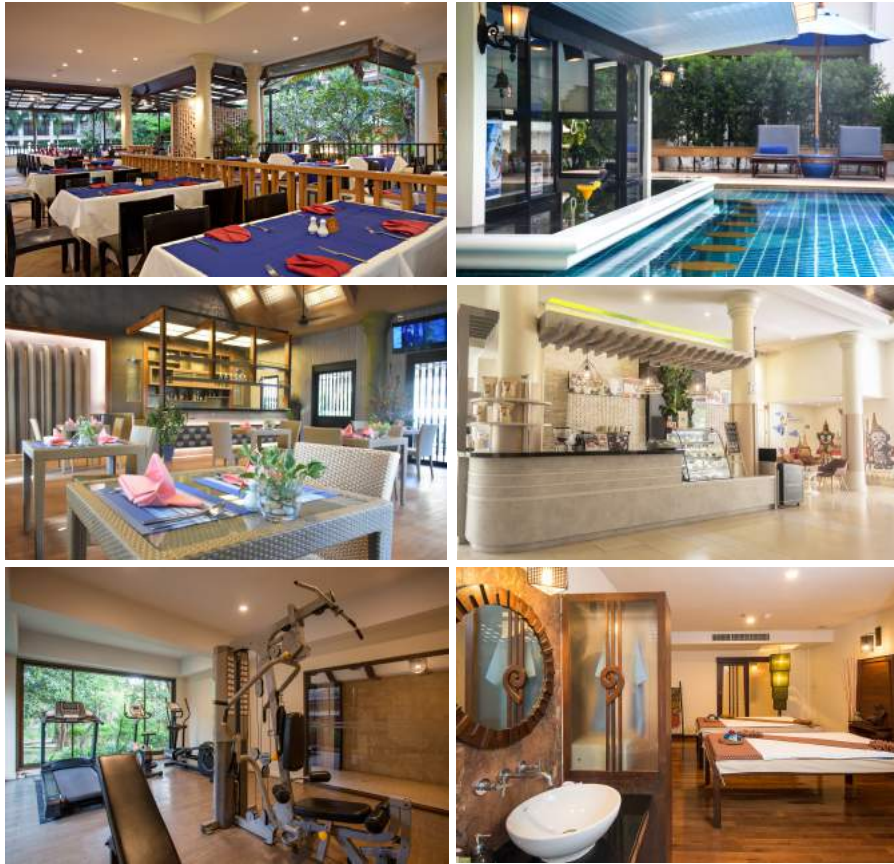

REWARD YOUR JOURNEY

Set within lush tropical gardens with verdant mountain backdrop, Deevana Patong Resort & Spa in an oasis of calm offering a truly relaxing holiday experience. Yet just minutes from the contemporary Thai Style resort, guests will find the gorgeous Patong Beach, trilling nightlife and international shopping malls.

There are 235 freshly renovated guest rooms and suites with a private balcony and the option of private Jacuzzi. The whole family will enjoy the resort amenities with whole of two swimming pools, two kids pools, Oriental Spa, fitness room and steam room, conference facilities and several dining options.

**HOTEL FACILITIES & SERVICES**

- 2 Outdoor Swimming Pools
- 2 Outdoor Kid's Pools
- 2 Restaurants
- 1 Bar
- 2 Pool Bars
- Room Service
- Tour Desk
- Coffee & Internet Corner
- Spa & Steam
- Fitness Room
- Changing Room
- Thai Massage
- Laundry Service
- Doctor on call
- Shuttle Service
- Car Parking
- Sport Activities

REWARD YOUR JOURNEY

**HOTEL OUTLETS:**

- **DALAH CUISINE**  
Daily American buffet breakfast  
Service time 06:00 – 11:00 hrs. daily  
All day dinning 12:00-23:00 hrs.  
Capacity 120 seats
- **POOL SIDE BARS** ( Garden Pool & Deluxe Pool )  
Drinks & Inter-food  
Service time 11:00 -18:00 hrs. daily
- **BALCONY THAI CUISINE**  
Drinks & Thai-food  
Service time 12:00 - 22:00 hrs. daily
- **COFFEE & INTERNET CORNER**  
Service time 08:30 - 19:00 hrs. daily
- **ORIENTALA SPA**  
Service time 10:00 - 22:00 daily
- **FITNESS ROOM**  
Service time 07:00 - 21:00 daily