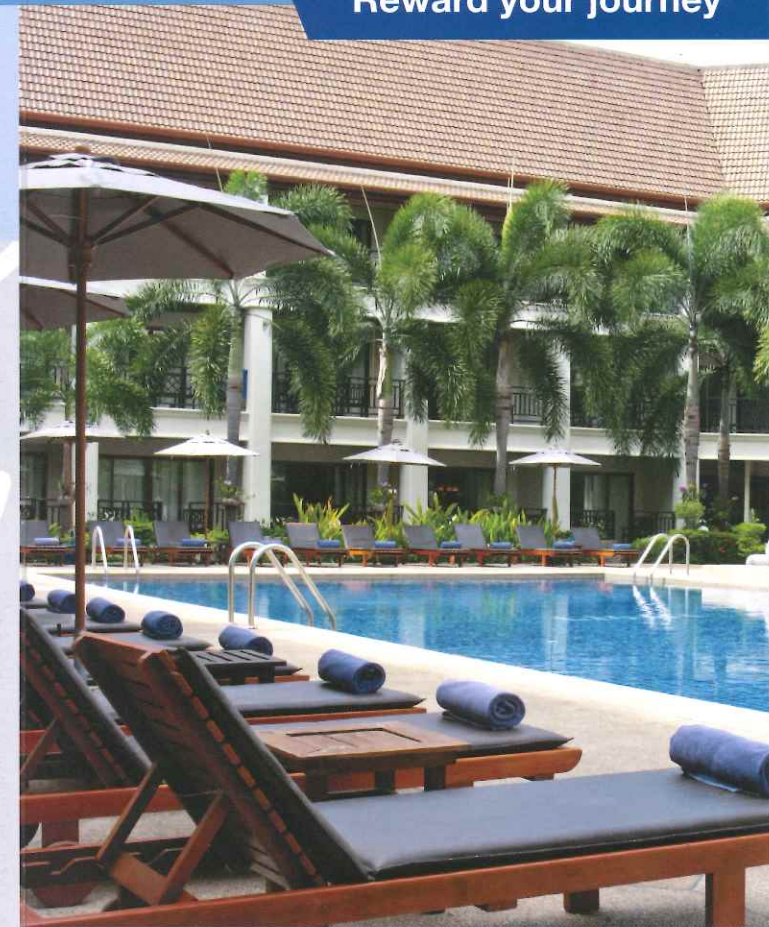

Deevana

Patong Resort & Spa

www.deevanapatong.com